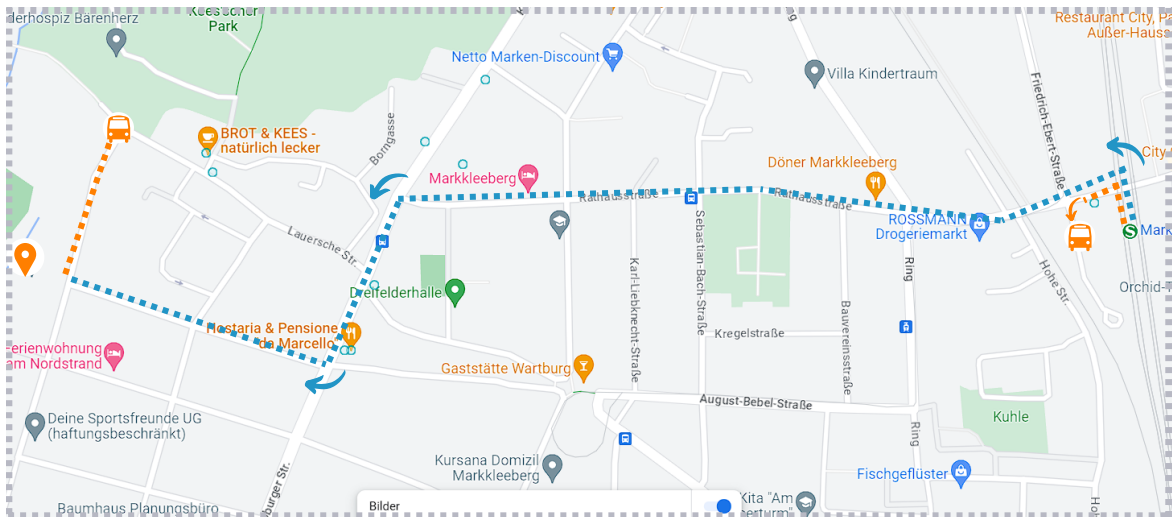

# How to get to: The tournament venue

## By foot:

1. Start at Markkleeberg Station
2. Take the exit "Ausgang Rathausstr." and turn left
3. Walk along *Rathausstraße* for ~900m
4. Take a left turn onto *Koburger Str.*
5. After 200m, turn right onto *August-Bebel-Str.*
6. After 350m, you've reached the venue

## By public transportation:

1. Start at Markkleeberg Station
2. Take the exit "Ausgang Rathausstr." and turn left
3. Turn left at *Am Sportbad*, walk to the bus stop
4. Take **Bus 65** towards *Markranstädt, Schulstr. (Markt)*
5. Get off the bus at the stop *Markkleeberg/Mehringstr.*
6. Follow *Mehringstr.* for 200m until you reach the venue